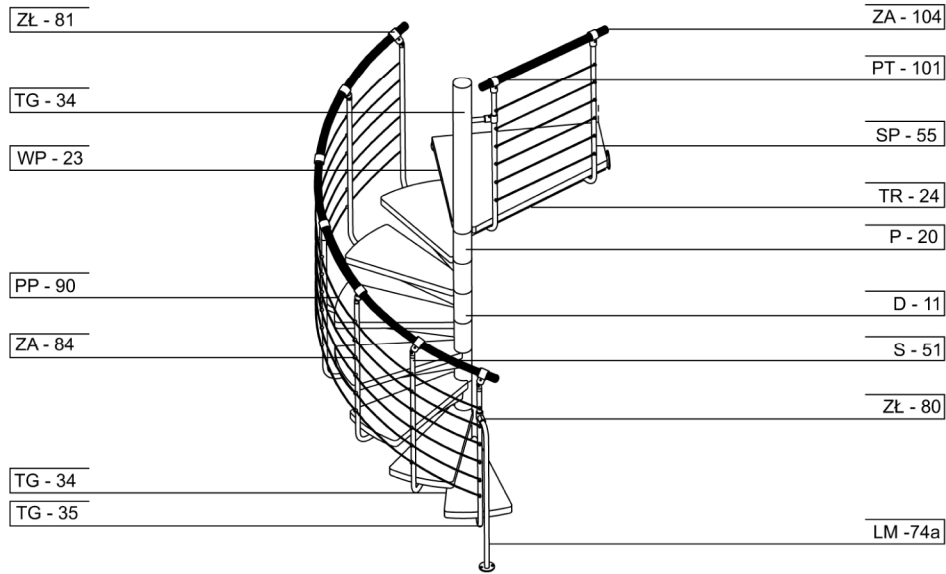

ATRIUM SYSTEM EASY

VER. 2.0

~ 240 kg

ATRIUM SYSTEM EASY

VER. 2.0