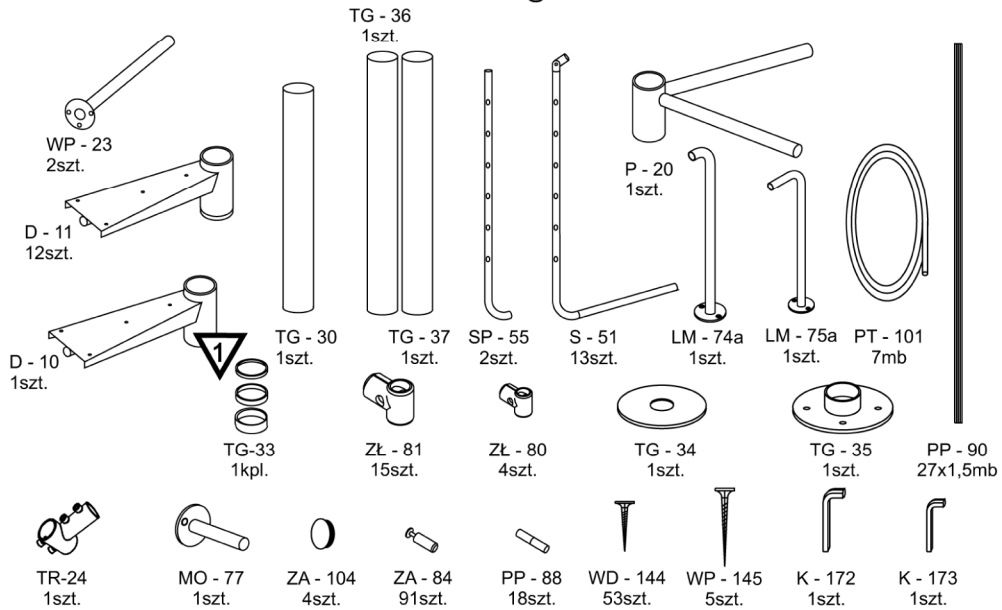

ATRIUM SYSTEM EASY

VER. 2.0

~ 240 kg

ATRIUM SYSTEM EASY

VER. 2.0